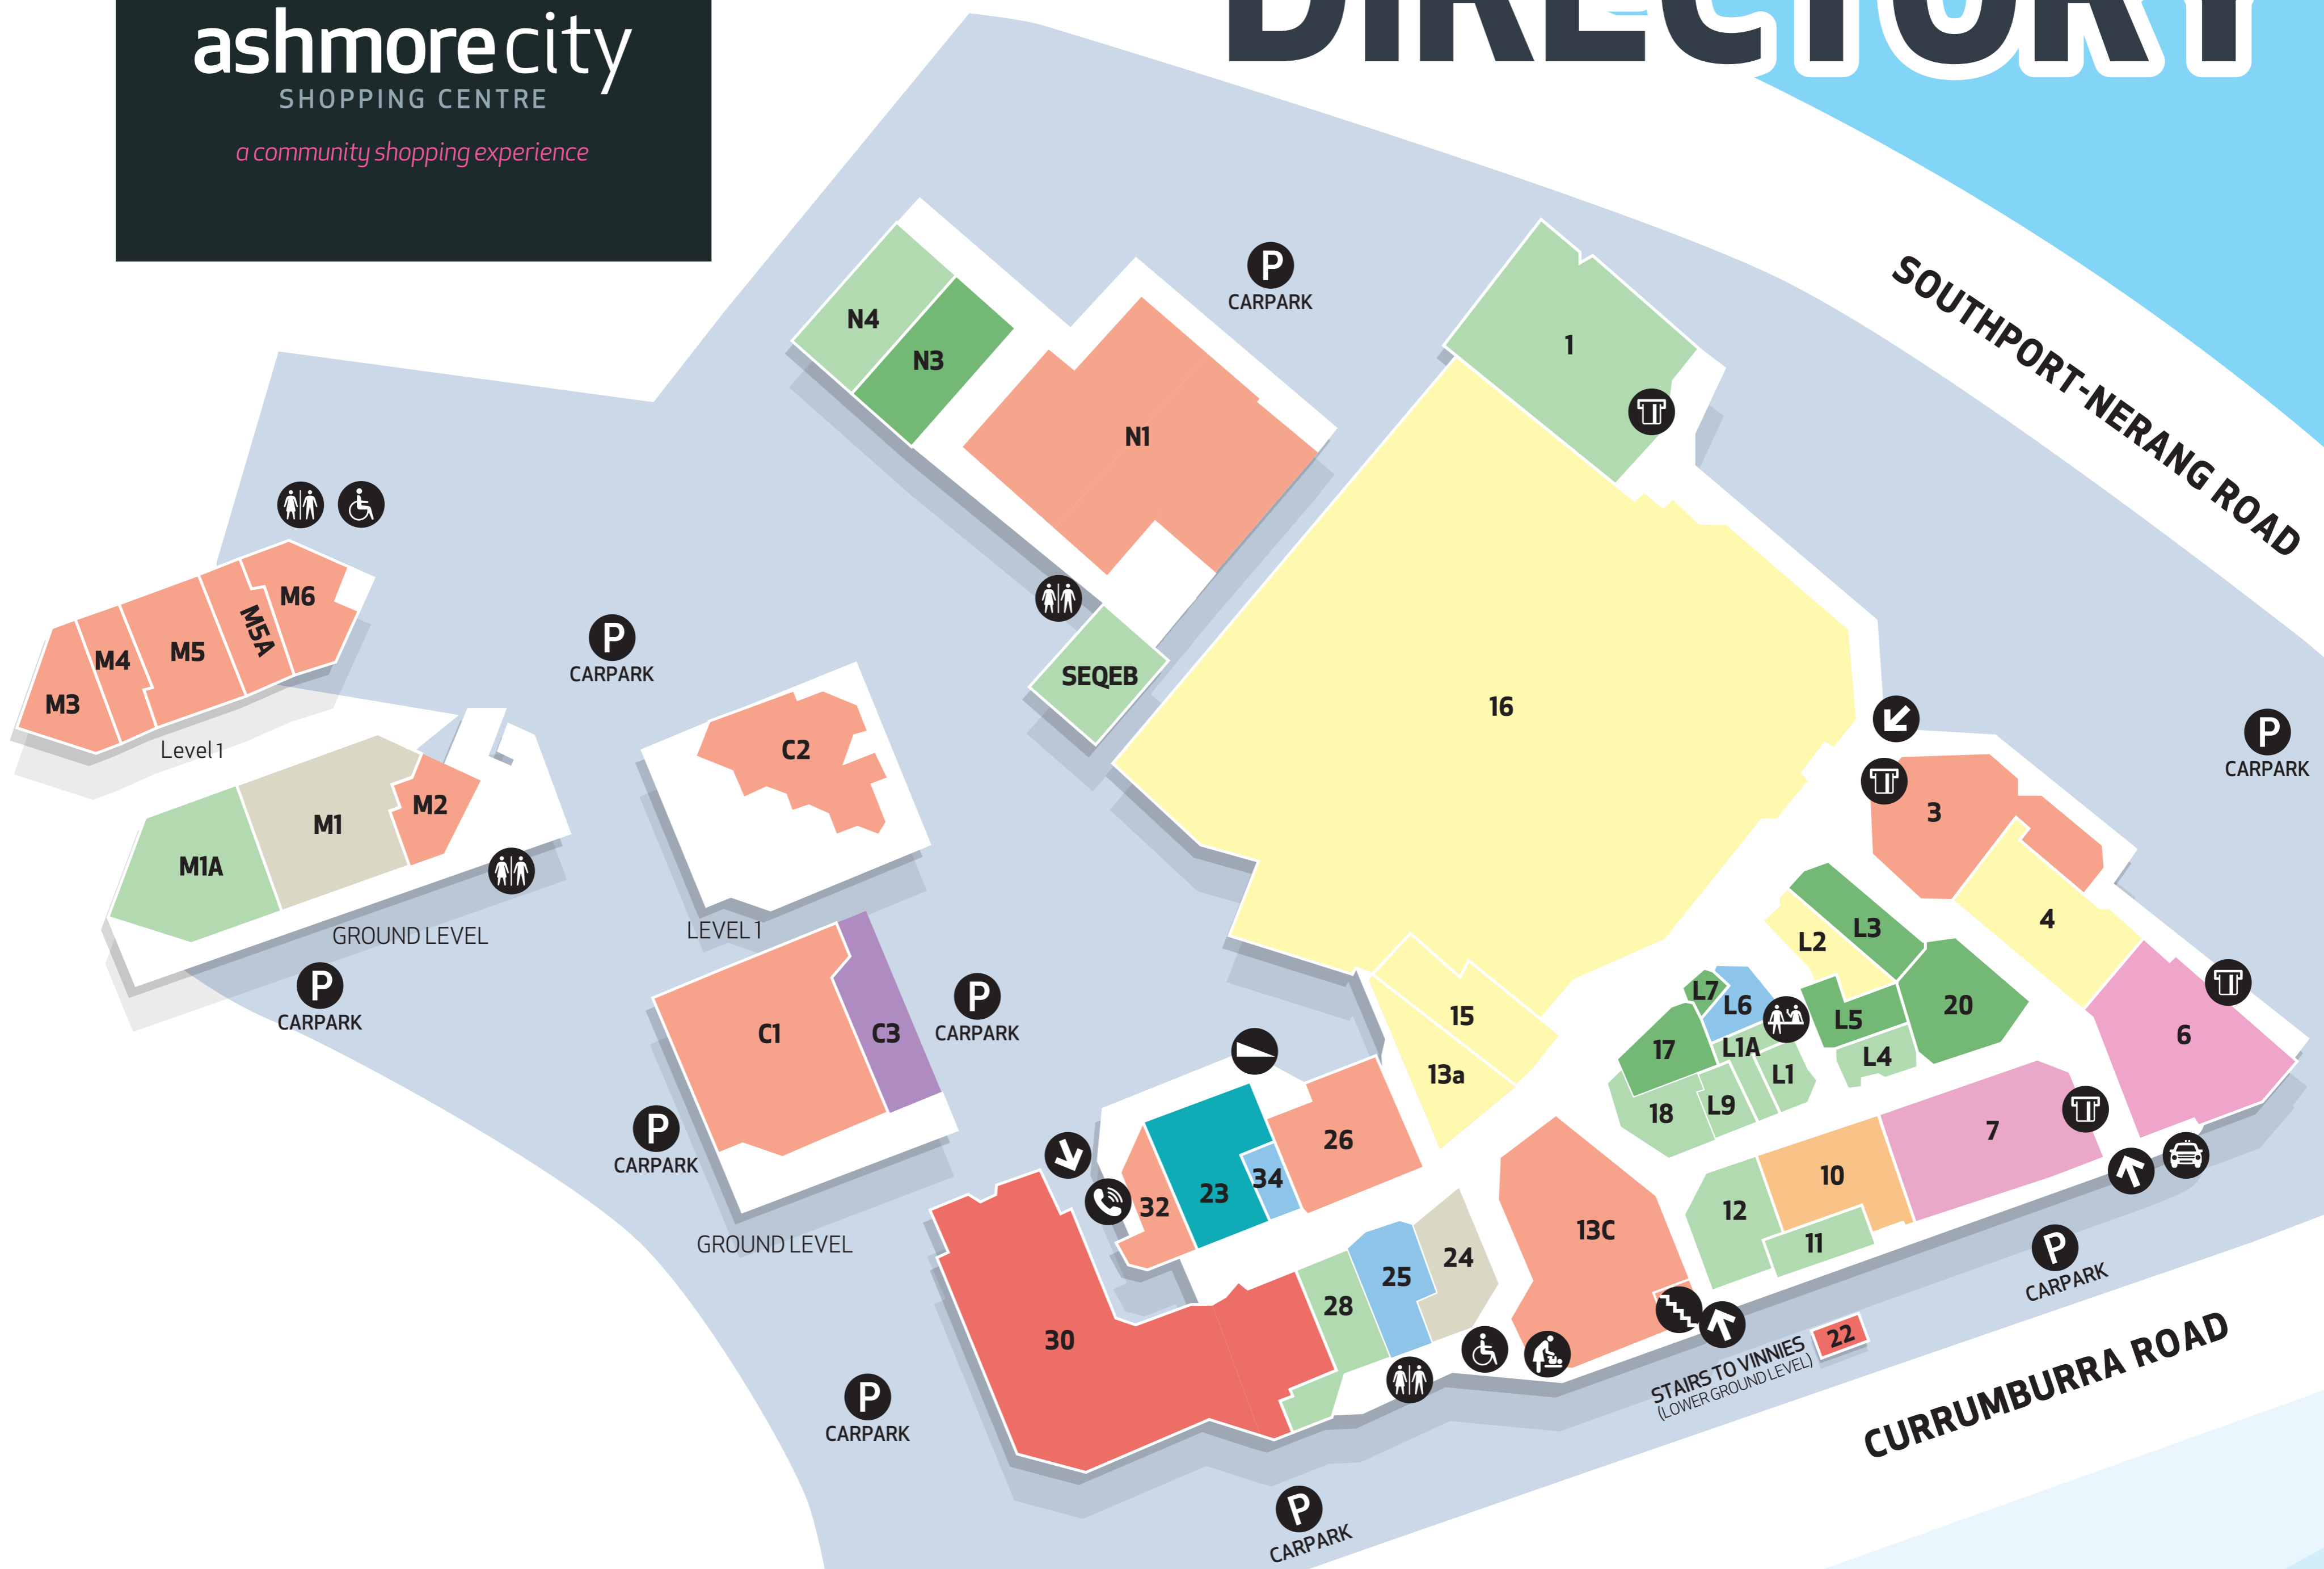

# CENTRE DIRECTORY

## SUPERMARKET

- 16 Drakes Supermarket
- L2 Grobnik European Delicatessen
- 4 Liquorland
- 13A-15 Win Mart & Cha Tea

## SPECIALITY AND VARIETY

- 30 Choice Variety Discount Store
- 22 St Vincent De Paul

## FOOD

- L5 City Fisheries
- L7 Coffee City
- L3 Goldsteins Bake Shop
- 20 Primal Barista Café
- N3 Shang Court Chinese Restaurant
- 17 Sushi1