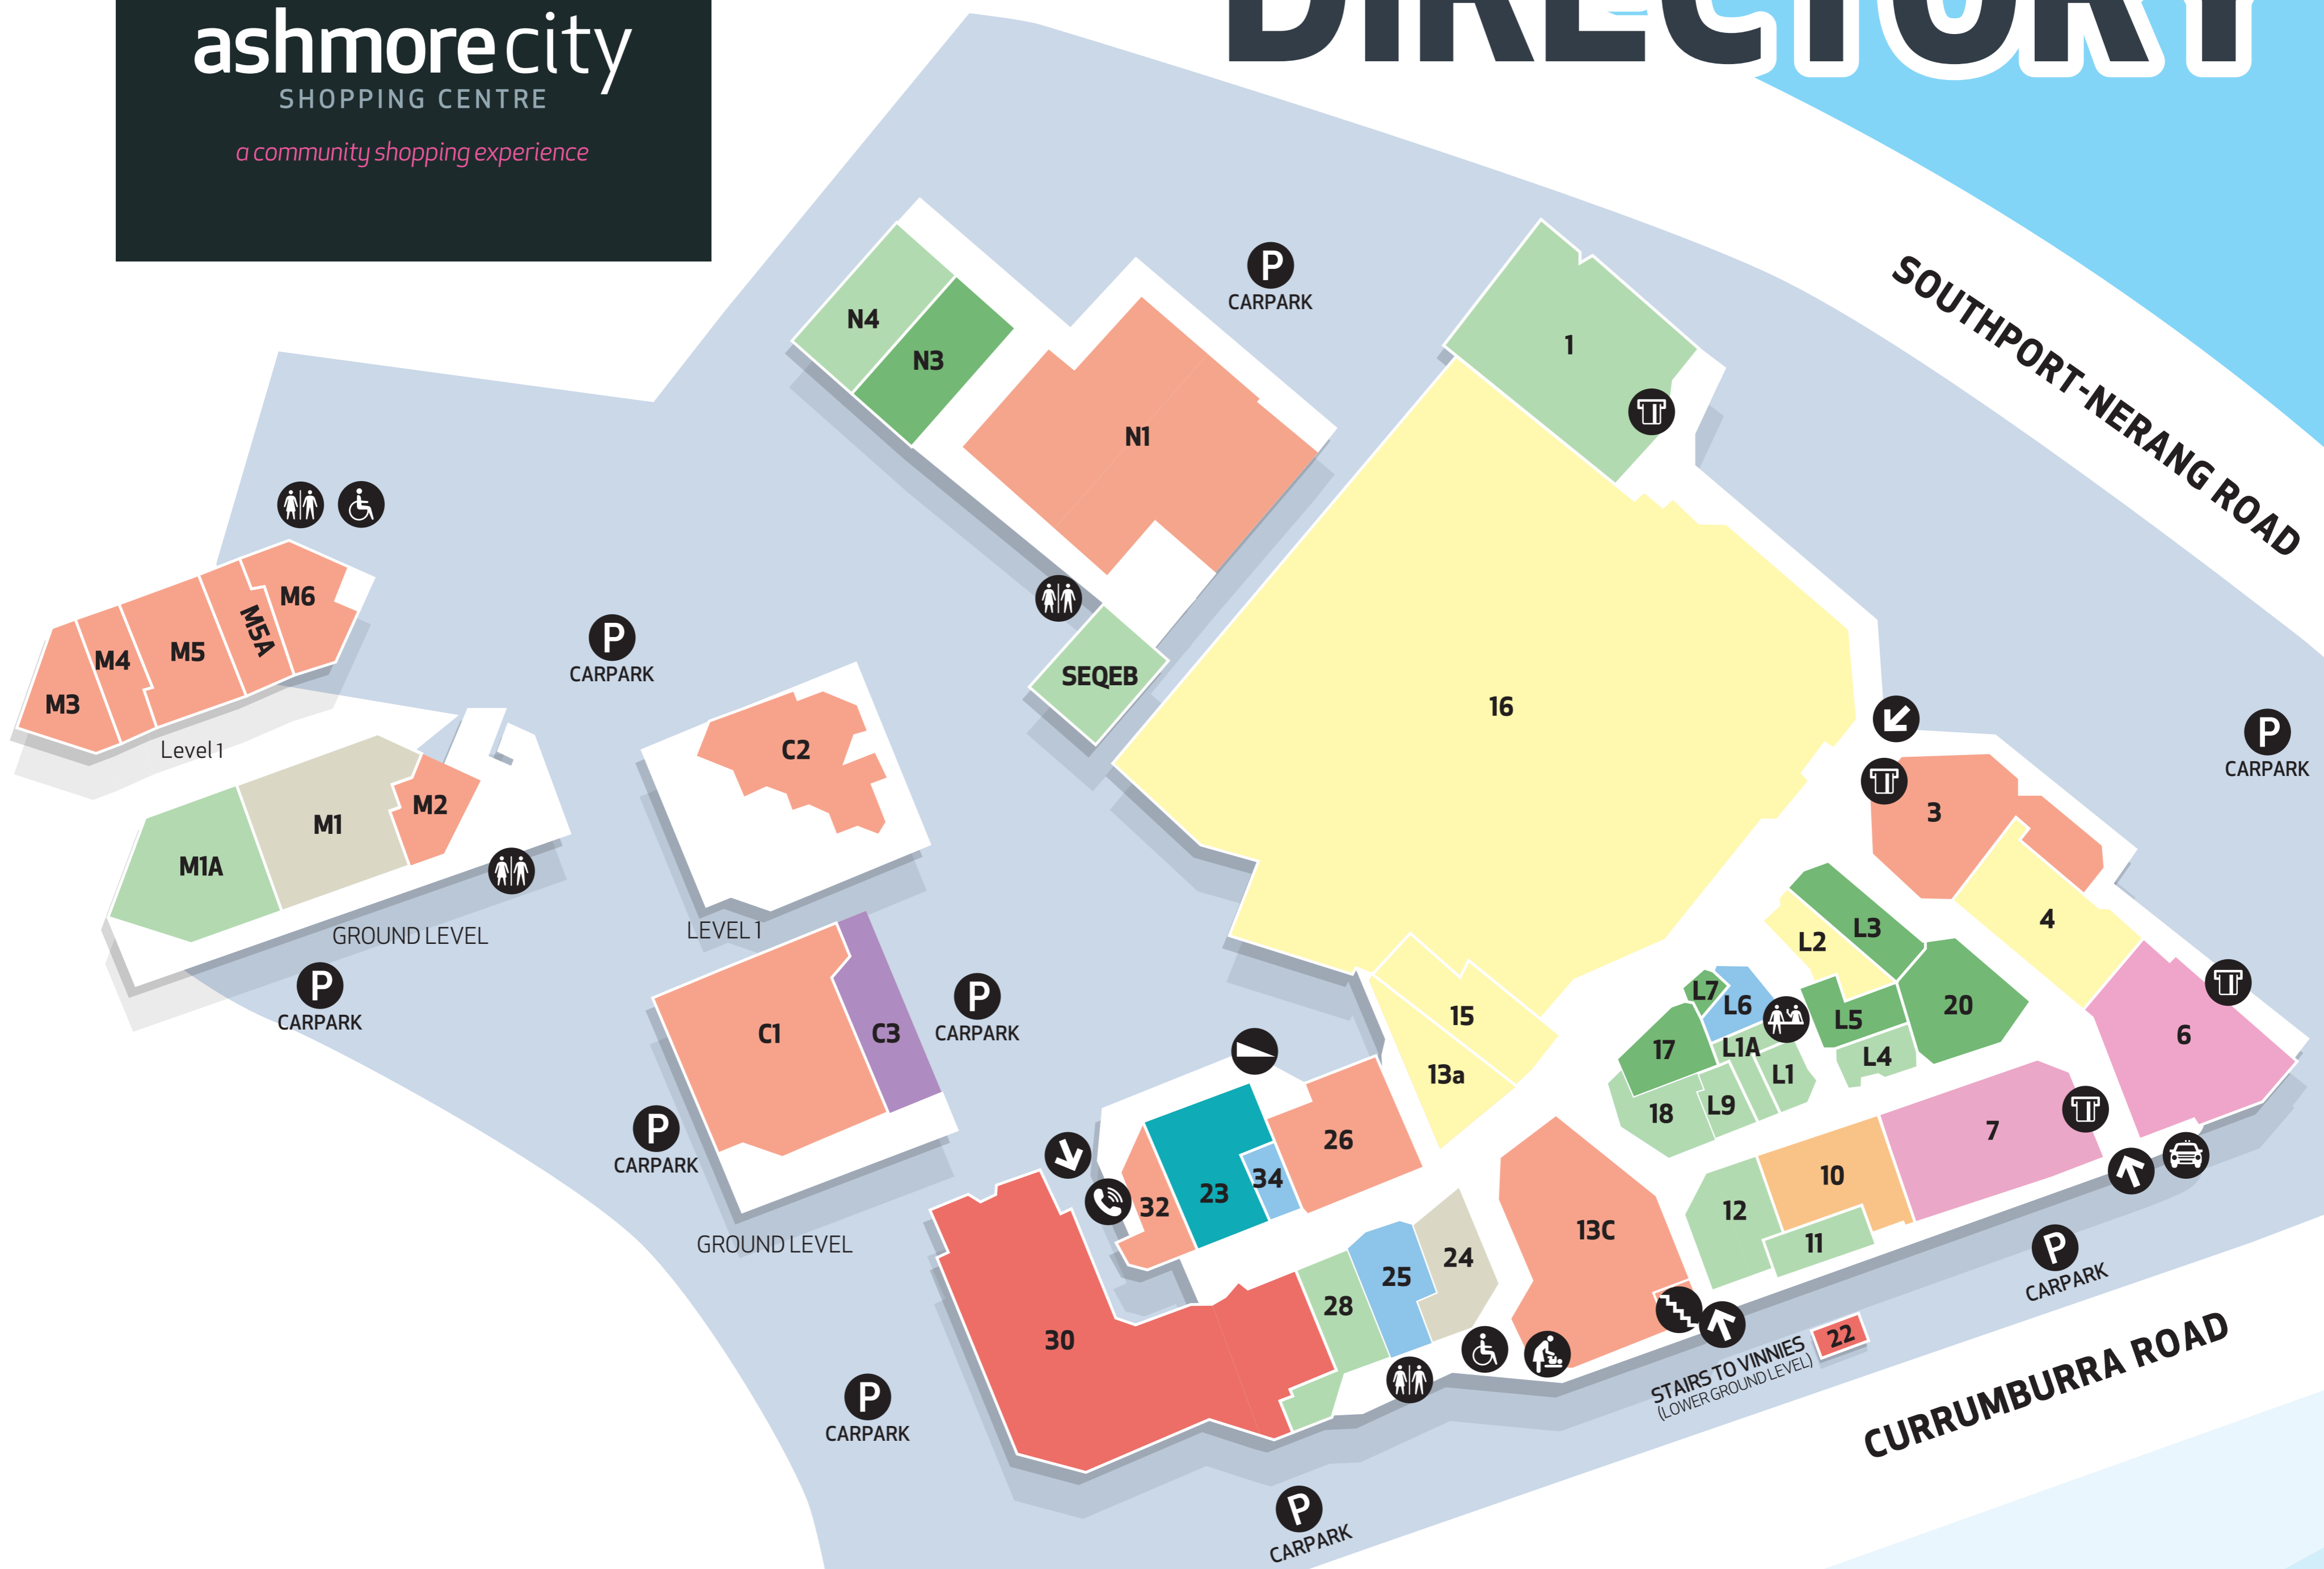

ashmorecity
SHOPPING CENTRE

a community shopping experience

CENTRE DIRECTORY

SUPERMARKET

- 16 Drakes Supermarket
- L2 Grobnik European Delicatessen
- 4 Liquorland
- 13A-15 Win Mart & Cha Tea

SERVICE

- L4 Ashmore City Florist
- 18 Ashmore City News
- M1A Ashmore City Vets
- 11 Australia Post PO Boxes
- 28 Australia Post (Shop)
- L1A Centre Management
- L1 Fast Computer & Phone Repairs
- L9 Free Choice Tobacconist
- N4 H&R Block Tax Accountants
- 12 Swift Solicitors
- 1 RSPCA

SPECIALITY AND VARIETY

- 30 Choice Variety Discount Store
- 22 St Vincent De Paul

BANK & ATMS

- 6 ANZ Bank
- 7 Commonwealth Bank
- 3A ATMx by Armaguard

MISCELLANEOUS

- 10 Justice of the Peace Tuesday 10am-2pm

FOOD

- L5 City Fisheries
- L7 Coffee City
- L3 Goldsteins Bake Shop
- 20 Primal Barista Café
- N3 Shang Court Chinese Restaurant
- 17 Sushi1

HAIR AND BEAUTY

- 25 Ashmore Nail Bar
- 34 City Barbers
- L6 Family Hair Studio

STAIRS TO VINNIES/ LOWER GROUND LEVEL

ENTRANCE

CARPARK

RAMP TO UNDERCOVER CARPARK

TAXI RANK

FIRST
ASSET MANAGEMENT

P 5539 5000 | ashmorecity.com.au