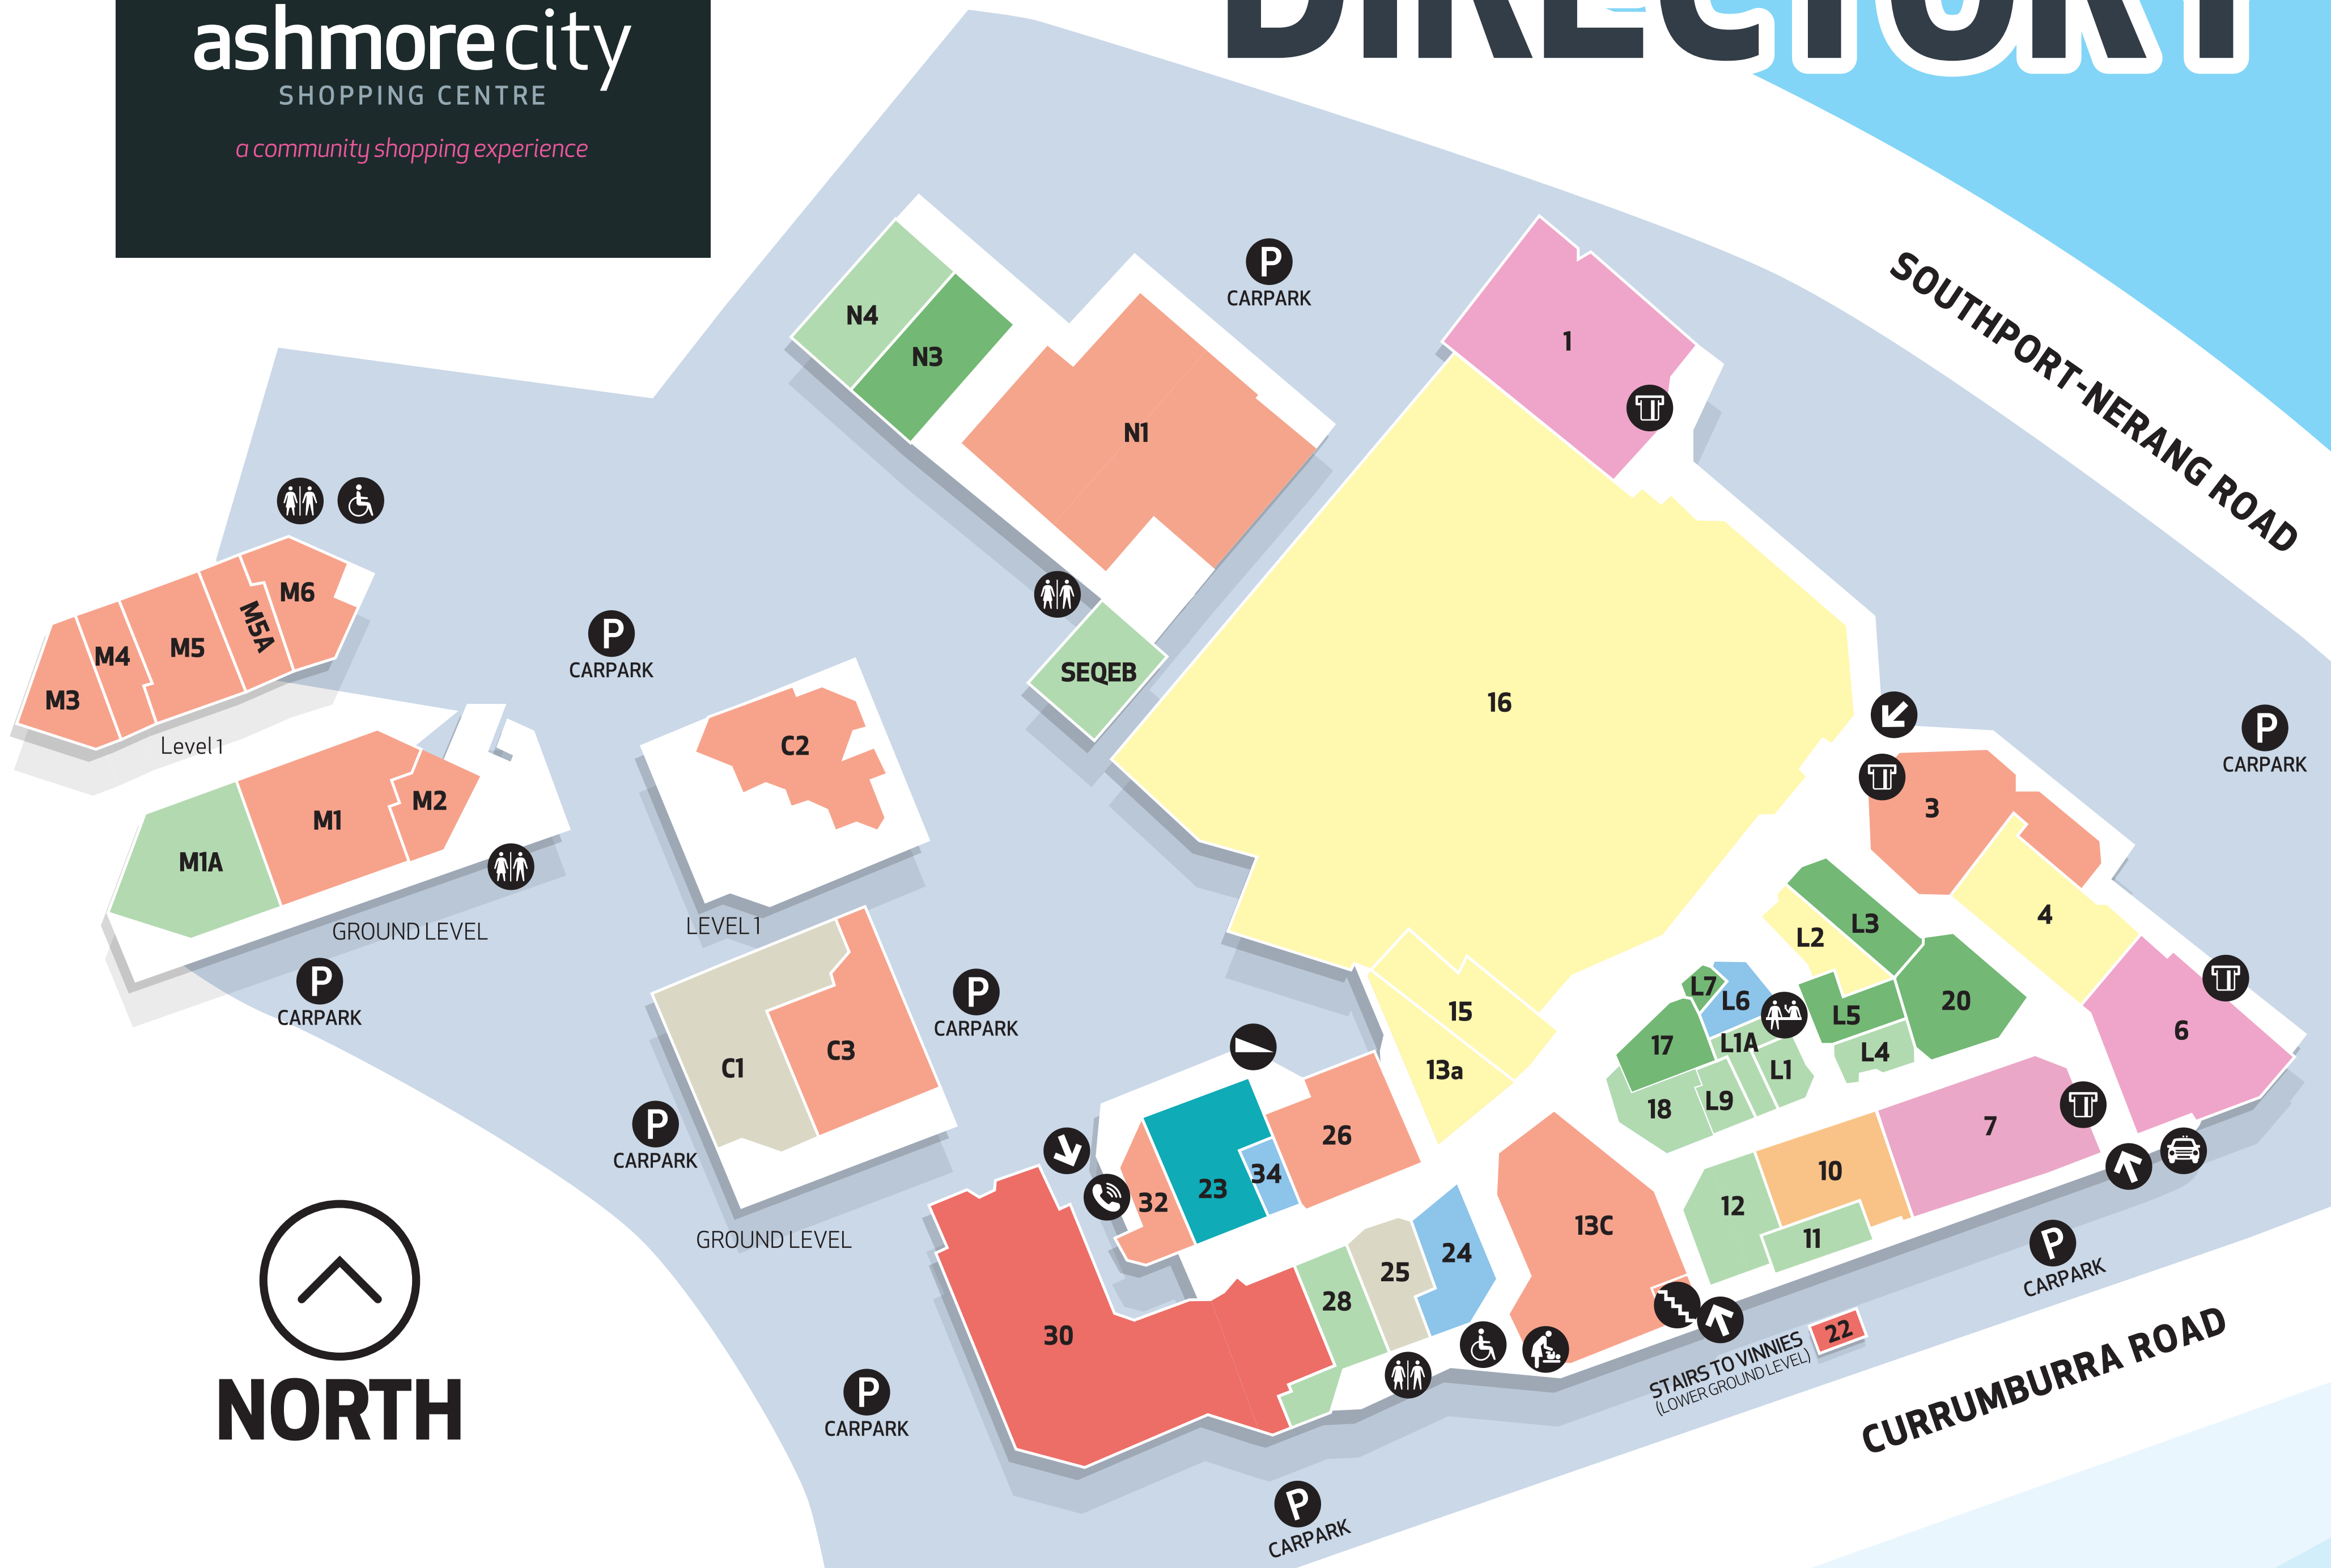

ashmorecity
SHOPPING CENTRE

a community shopping experience

CENTRE DIRECTORY

SUPERMARKET

- 16 Drakes Supermarket
- L2 Grobnik European Delicatessen
- 4 Liquorland
- 13A-15 Win Mart & Cha Tea

SERVICE

- L4 Ashmore City Florist
- 18 Ashmore City News
- M1A Ashmore City Vets
- 11 Australia Post PO Boxes
- 28 Australia Post (Shop)
- L1A Centre Management
- L1 Fast Computer & Phone Repairs
- L9 Free Choice Tobacconist
- N4 H&R Block Tax Accountants
- 12 Swift Solicitors

SPECIALITY AND VARIETY

- 30 Choice Variety Discount Store
- 22 St Vincent De Paul

BANK & ATMS

- 6 ANZ Bank
- 7 Commonwealth Bank
- 3A rediATM
- 1 Westpac Bank

MISCELLANEOUS

- 10 Justice of the Peace Tuesday 10am-2pm

FOOD

- L5 City Fisheries
- L7 Coffee City
- L3 Goldsteins Bake Shop
- 20 Primal Barista Café
- N3 Shang Court Chinese Restaurant
- 17 Sushi 1

HAIR AND BEAUTY

- 24 BEBE Hair & Beauty
- 34 City Barbers
- L6 Family Hair Studio

FASHION AND ACCESSORIES

- 23 Ronnie's Dragon Moon

- CENTRE MANAGEMENT
- ATM
- PUBLIC PHONE
- TOILETS
- ACCESSIBLE TOILET
- PARENTS ROOM
- STAIRS TO VINNIES/ LOWER GROUND LEVEL
- ENTRANCE
- CARPARK
- RAMP TO UNDERCOVER CARPARK
- TAXI RANK