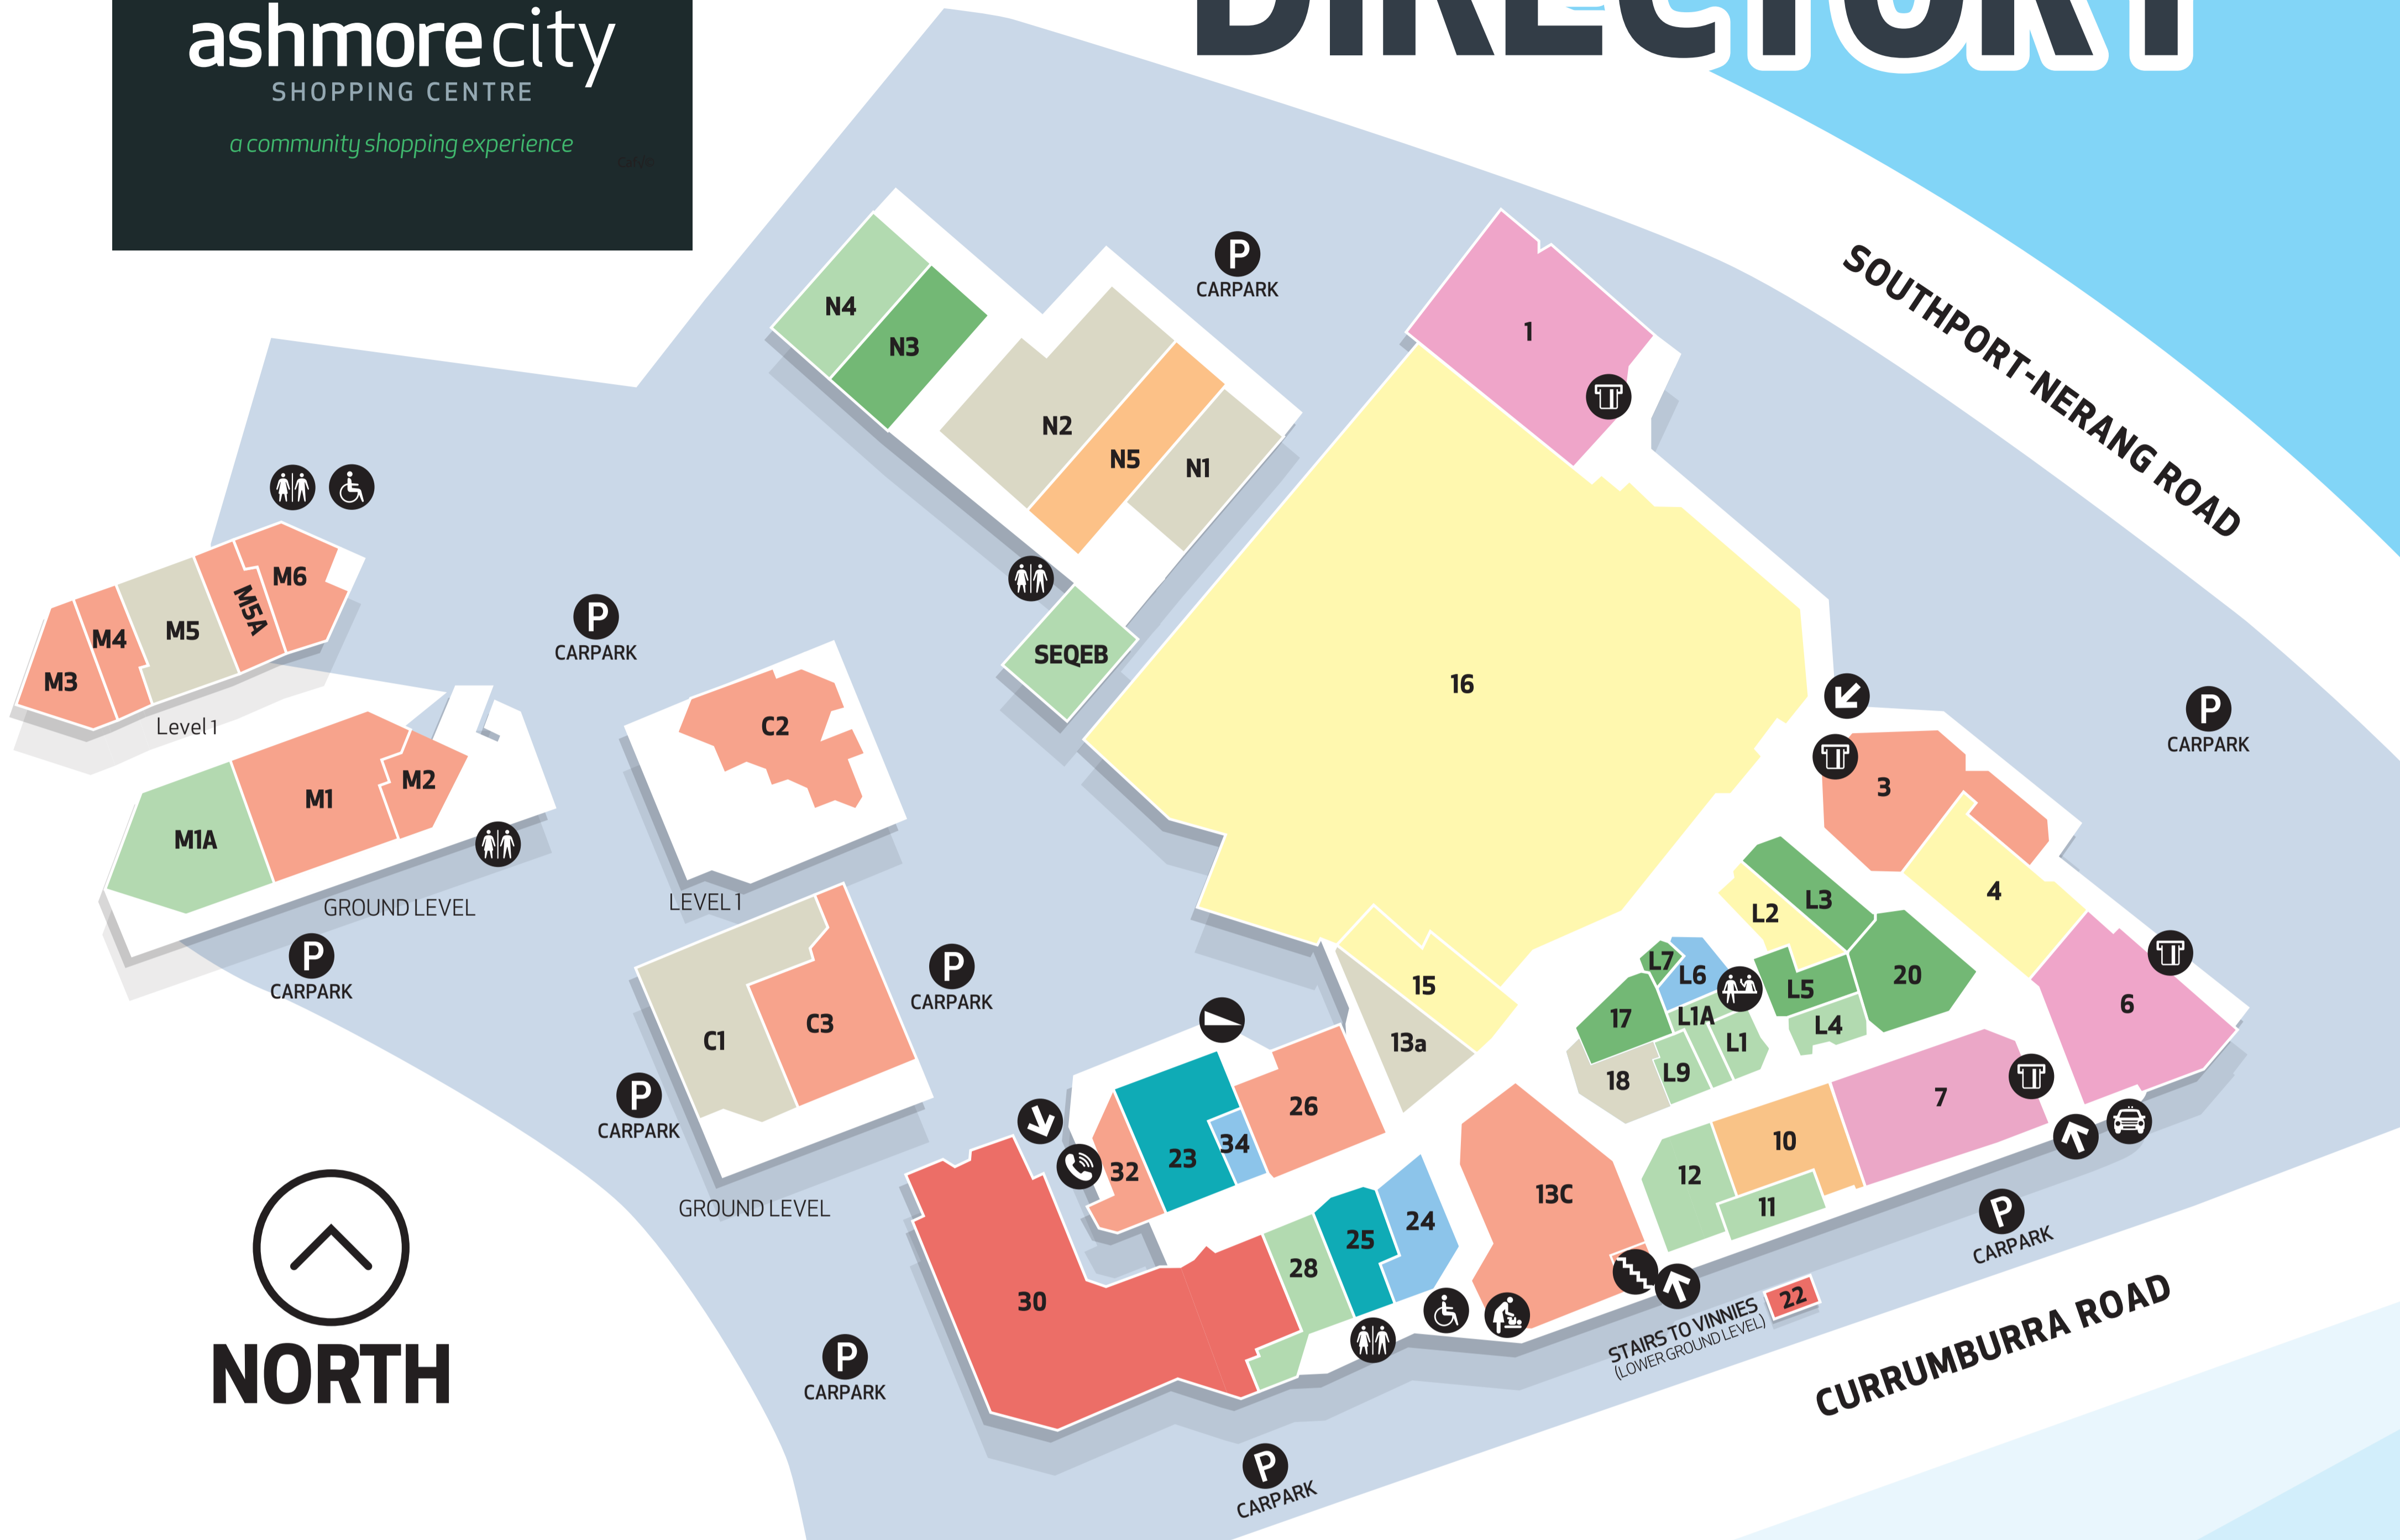

ashmore city
SHOPPING CENTRE

a community shopping experience

CENTRE DIRECTORY

SUPERMARKET

- 16 Drakes Supermarket
- L2 Grobnik European Delicatessen
- 4 Liquorland
- 13A-15 Win Mart & Cha Tea

SERVICE

- L4 Ashmore City Florist
- 18 Ashmore City News
- M1A Ashmore City Vets
- 11 Australia Post PO Boxes
- 28 Australia Post (Shop)
- L1A Centre Management
- L1 Fast Computer & Phone Repairs
- L9 Free Choice Tobacconist
- N4 H&R Block Tax Accountants
- 12 Swift Solicitors

SPECIALITY AND VARIETY

- 30 Choice Variety Discount Store
- 22 St Vincent De Paul

BANK & ATMS

- 6 ANZ Bank
- 7 Commonwealth Bank
- 3A rediATM
- 1 Westpac Bank

MISCELLANEOUS

- 10 Justice of the Peace Tuesday 10am-2pm

FOOD

- L5 City Fisheries
- L7 Coffee City
- L3 Goldsteins Bake Shop
- 20 Primal Barista Café
- N3 Shang Court Chinese Restaurant
- 17 Sushi 1

HAIR AND BEAUTY

- 24 BEBE Hair & Beauty
- 34 City Barbers
- L6 Family Hair Studio

STAIRS TO VINNIES/ LOWER GROUND LEVEL

ENTRANCE

CARPARK

RAMP TO UNDERCOVER CARPARK

TAXI RANK

FIRST
ASSET MANAGEMENT

P 5539 5000 | ashmorecity.com.au